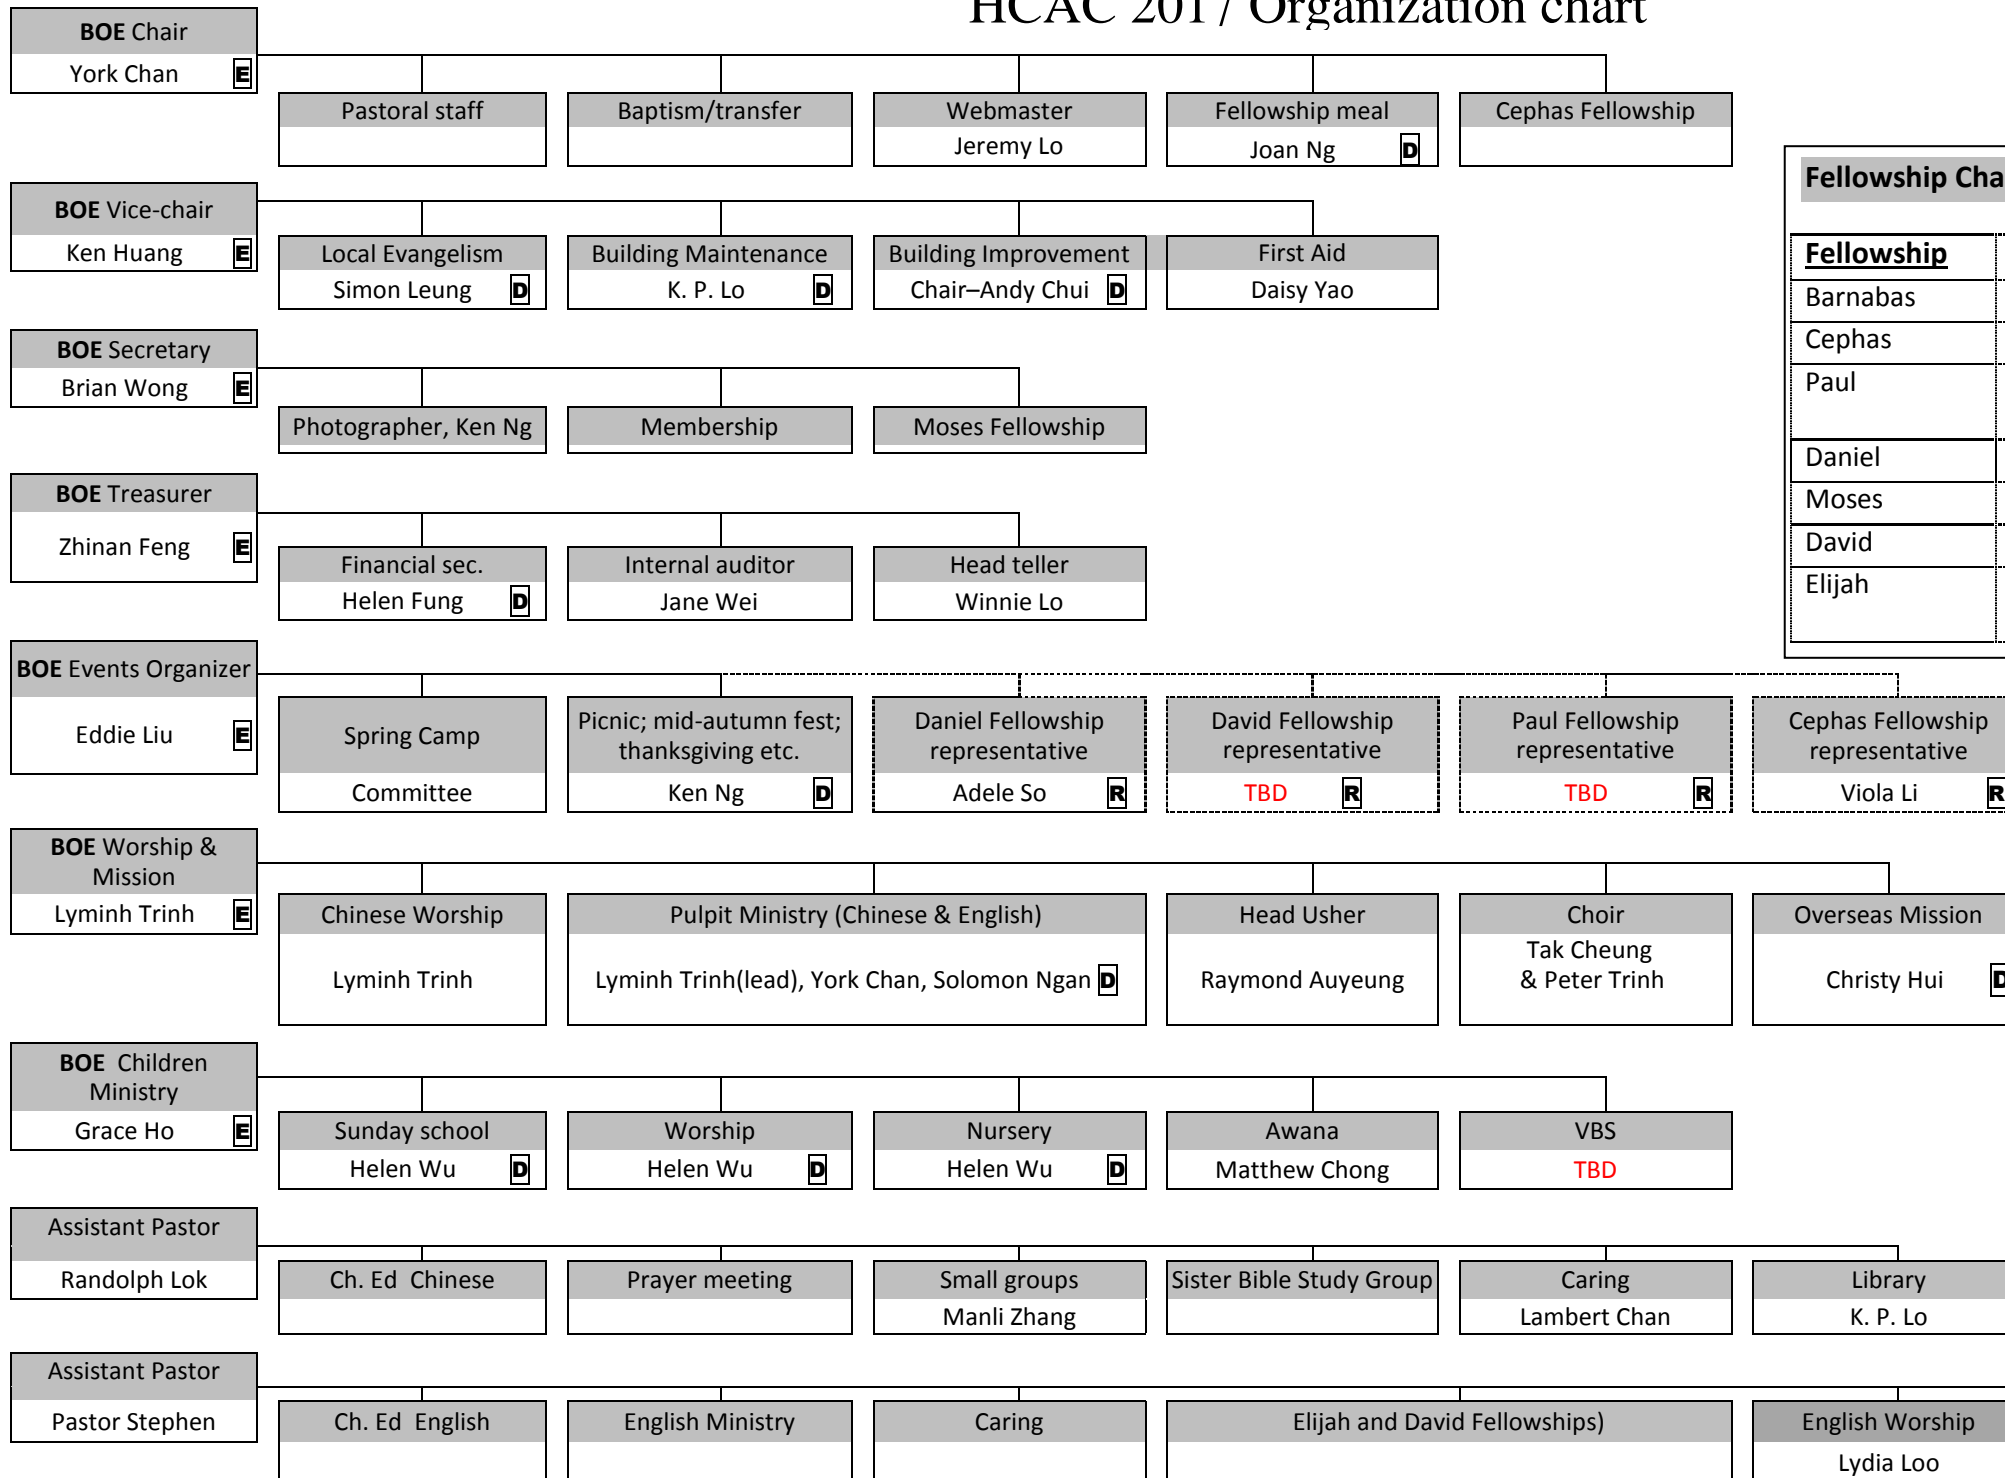

HCAC 2017 Organization chart

Fellowship Chair and Counsellors		
Fellowship	Chair	Counsellors
Barnabas	Simon Leung	Pastor Randolph
Cephas	Jenny Wang	Chiaen & Singsong
Paul	James Yao	Pastor Randolph & Ken Huang
Daniel	Adele So	Lyminh Trinh
Moses	Lambert Chan	Mrs. Lena Ng
David	Lydia Loo	Timber Yuen
Elijah		Jeremy Lo Jennifer Cheng

E 長老
D 執事
R 團契代表